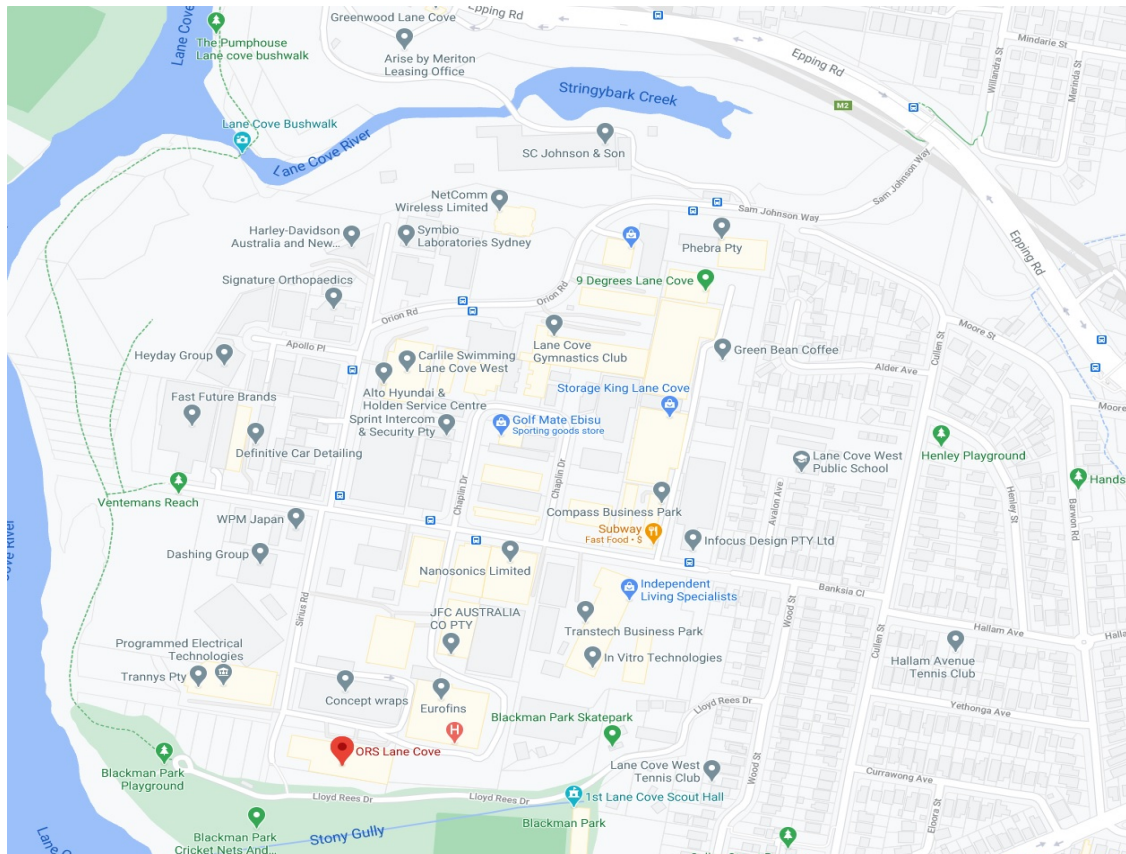

If you are travelling by car, we are only a 7-minute drive from Lane Cove, Epping Road.

- From Lane Cove head West down Epping Road.
- Turn right onto Sam Johnson Way.
- Follow Sam Johnson Way, Orion Road and Sirius Road to your destination.
- Turn Left off Sirius Road onto Lincoln Street.
- You will find ORS at 2 Lincoln St on your right.
- Welcome to ORS!

1800 000 677

Level 3/2 Lincoln St, Lane Cove West, NSW, 2066

Travelling by public transport? To plan your trip from your current location, click the train/bus image below:

This is what our building looks like