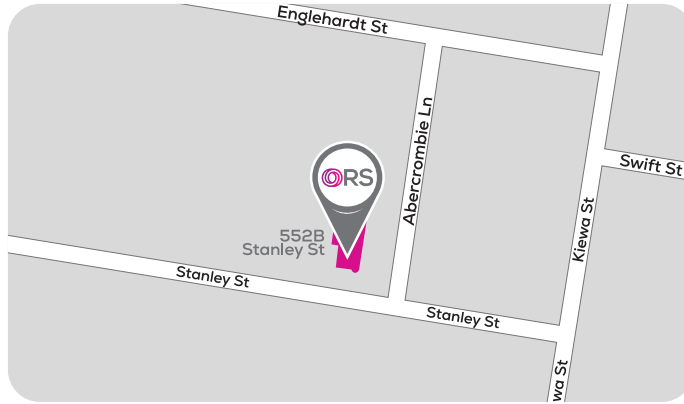

ALBURY OFFICE LOCATION

552B Stanley Street,
Albury NSW

Directions from Albury CBD

- > Head south on Thurgoona Street towards Swift Street.
- > At the roundabout, take the 1st exit and stay on Thurgoona Street, turning left onto Stanley Street.