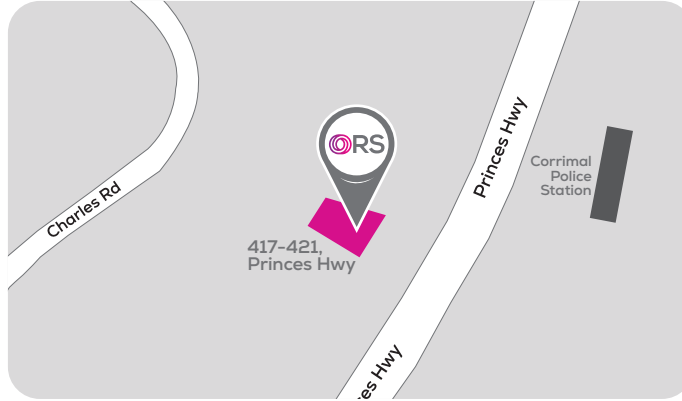

CORRIMAL OFFICE LOCATION

Unit 1 and 2,
417-421 Princes Hwy,
Corrimal NSW

Directions from Wollongong CBD

- > Head north on Keira Street/Princes Highway towards Market Street.
- > Turn right to merge onto Memorial Drive/B65.
- > Turn left onto Towradgi Road and right onto Princes Highway.
- > We are diagonally opposite the Corrimal Police Station.

Parking

- > 4 ORS spaces.
- > Limited parking in surrounding streets.

Public transport

Wollongong Central Bus 2 or 90

1. Kiera St, Stand G.
2. Exit at the Princes Highway after Caldwell Avenue stop (16th stop).
3. Head north for 120 metres for office location.