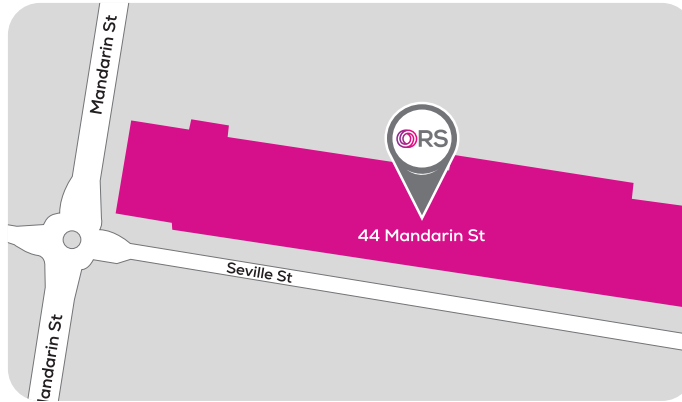

FAIRFIELD EAST OFFICE LOCATION

Suite 2.02,
44 Mandarin Street,
Fairfield East NSW

Directions from Fairfield CBD

- › Head east on Spencer Street towards Court Road and turn left at the 1st cross street onto Court Road.
- › Turn right onto Nelson Street and use any lane to turn right at the 1st cross street onto The Horsley Drive.
- › Turn left onto Tangerine Street and at the roundabout, take the 1st exit onto Mandarin Street reaching location.

Parking

- › 25 ORS spaces available.
- › Limited parking in surrounding streets.

Public transport

Yennora Train Station

1. Turn right onto Railway Street, left onto Orchardleigh Street and right onto Matthes Street.
2. Turn left onto Fairfield Street and right onto Mandarin Street reaching office location.

Bus 906

1. From Yennora Train Station walk to Fairfield Street / Ellis Parade stop.
2. Exit at the Knight Park/Fairfield Street stop.
3. Walk down Mandarin Street reaching office location.

Do you require disabled access?