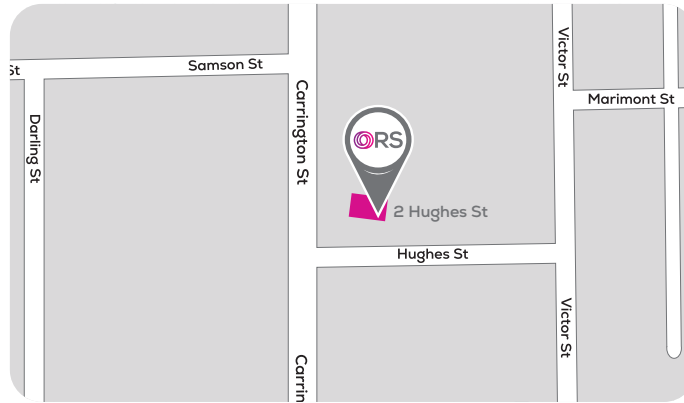

FREMANTLE OFFICE LOCATION

2 Hughes Street,
Hilton WA

Directions from Fremantle CBD

- > Head east on Knutsford Street towards Chalmers Street, turning right onto Amherst Street.
- > Turn left onto Watkins Street and right onto Carrington Street.
- > Turn left onto Hughes Street reaching office location.

Parking

- > Free on-site parking.
- > Parking in surrounding streets.

Public transport

Bus 999

1. Entry on platform 7.
2. Exit at the South Street before Victor Street stop.
3. Walk west on South Street towards Carrington Street.
4. Turn right onto Carrington Street and right onto Hughes Street with office location on your left.